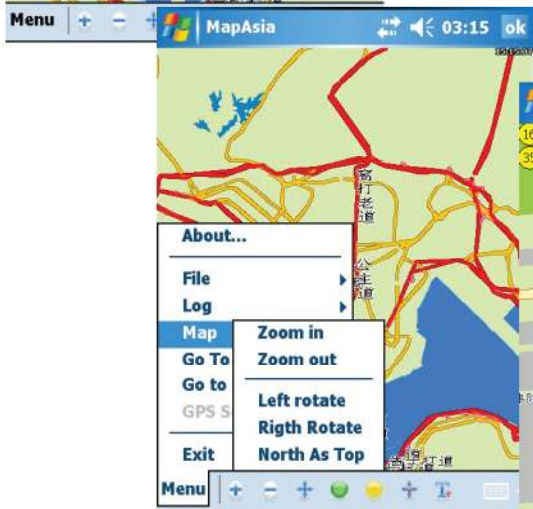

The Results

MapKing SmartLogger provides an efficient way for the company to achieve their requirements. Right now, MapKing SmartLogger is still servicing the company and becomes irreplaceable. MapKing SmartLogger has undeniable saved them hundreds workers hours and large portions of operation budgets.

Why MapKing

- “MapKing International Limited” is specialized in the Logistic Management of Geographic Information System (GIS) and Location-Based Services (LBS) technologies with particular focus on seamless integration of GIS with other cutting edge information and telecom technologies.

- More than 10 years GIS services and implementation experiences.

- Help end users become more productive and collaborate from any place at any times.

- Provide relevant products and solutions for corporations and end users which focusing on the integration of technology and daily life to greatly improve their working efficiencies and daily operations.