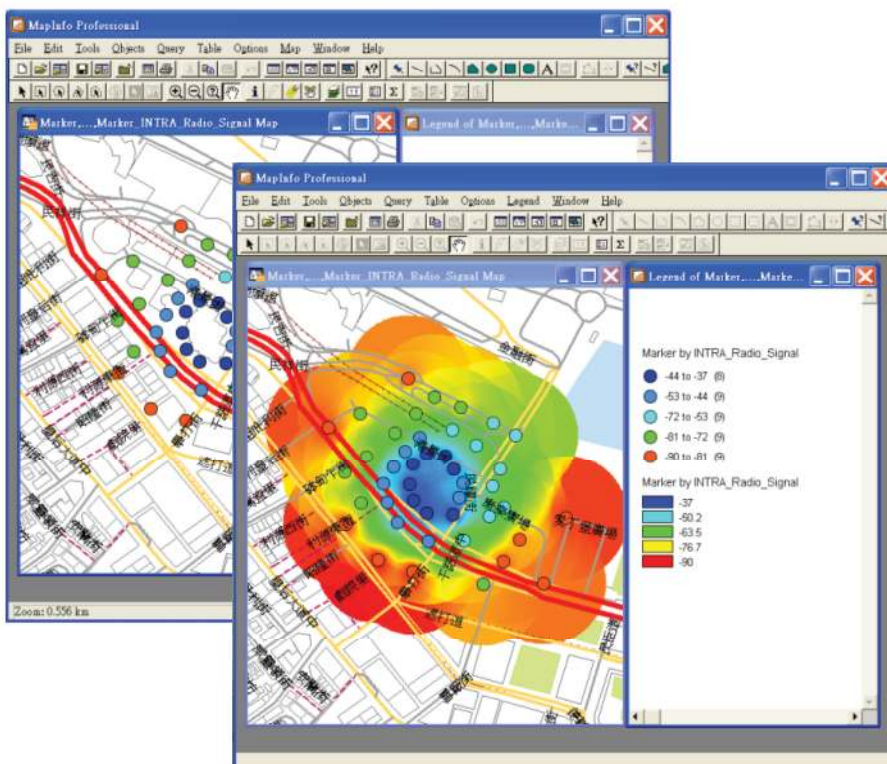

How can MapKing help your business?

For a free consultation, please contact us.

www.MapKing.com

mapsale@mapasia.com

Tel: (852) 2740 9680

Fax: (852) 2789 1758